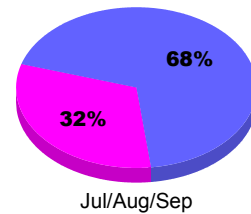

Membership Results
2011-2012

Membership
2010-2011

Month	Net Memb Goal	Actual New Memb	Actual Dropped Memb	Gain/Loss of Memb	Gain/Loss of Memb
Jul/Aug/Sep		459	-981	-522	124
Totals		459	-981	-522	124

Membership Results 2011-2012

Goal, New, Dropped, Gain/Loss

Comparison of Membership Gain/Loss

Current Year Compared to the Previous Year

Gender Comparison 2011-2012

Male Female