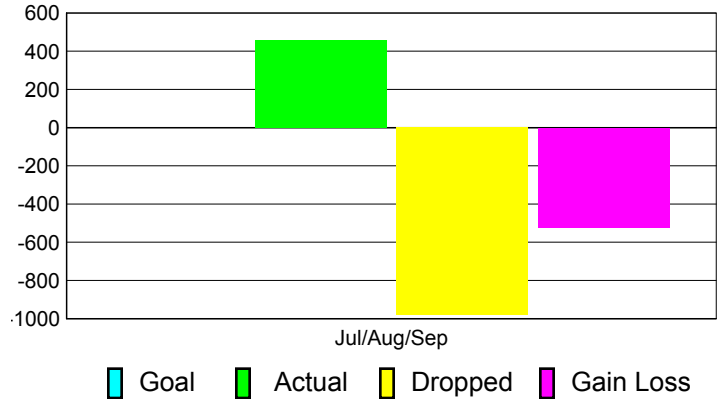

Membership Results 2011-2012

Goal, New, Dropped, Gain/Loss