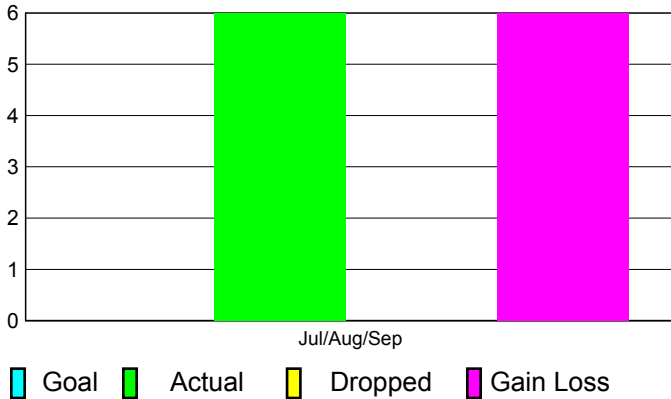

2011-2012 GMT Reports for District (or Undistricted) **District 381**

GMT: **PAUL CHOR HO FAN**

Location: **CHINA**

GMT CA: **5**

CLUBS

Club Results
2011-2012

Clubs
2010-2011

Month	New Club Goal	Actual New Clubs	Actual Dropped Clubs	Gain/Loss of Clubs	Gain/Loss of Clubs
Jul/Aug/Sep		6	0	6	0
Totals		6	0	6	0

Club Results 2011-2012

Goal, New, Dropped, Gain/Loss

Comparison of Club Gain/Loss

Current Year Compared to the Previous Year

YTD Status Quo Clubs 2011-2012

Status Quo Clubs Compared to Status Quo Members

MEMBERSHIP