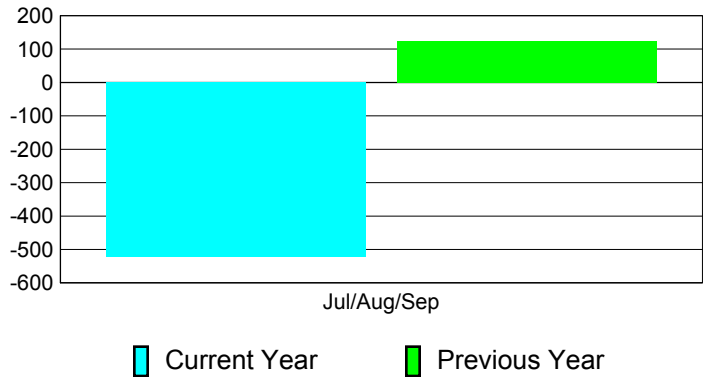

Comparison of Membership Gain/Loss

Current Year Compared to the Previous Year